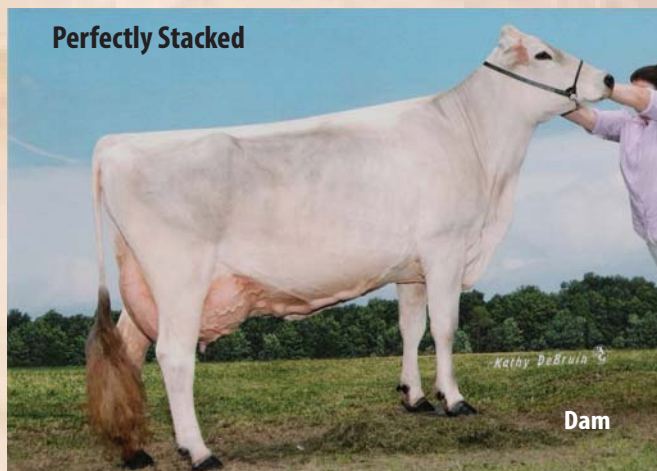

Progressive Brown Swiss Young Sires

Lime Rock Drvr Radzmr **TOILE**

#3 Genomic PPR Bull

138BS5573 PPR: +214 56%R PTAT: -0.1 61%R (08/15)
 PTA: +1483m +51f +51p +526NM\$ 60%R (GEN)
 PTA PL: +3.3 SCS: +3.03 DPR: +1.9
Sire: Hilltop Acres H Driver ET *TM
Dam: Lime Rock Krkul Radzimir Twin
 *3/04 168d 2x 13404 3.7 493 2.9 393 (RIP)
 Owner: Linden Hill Farms, Peoria, IL

On-A-Whim Cadence **PERFECTED ET**

Perfectly Stacked

Now Available! 91BS5678 PPR: +117 54%R PTAT: +0.6 60%R (08/15)
 PTA: +733m +19f +24p +336NM\$ 58%R (GEN)
 PTA PL: +3.8 SCS: +2.65 DPR: -1.0
Sire: Shiloh Brookings Cadence ET *TM
Dam: Snow Valley Vigor Poohbear '2E92 - E91ms' *Certified*
 6/05 365d 2x 25720 4.4 1143 3.5 895 DHIR
 Owner: Chelsea Hargrave, Heuvelton, NY