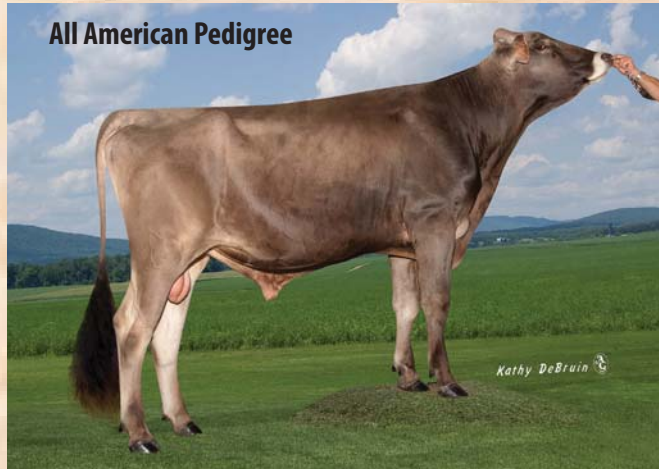

Progressive Brown Swiss Young Sires

Lime Rock Drvr Radzmr **TOILE**

#3 Genomic PPR Bull

138BS5573 PPR: +214 56%R PTAT: -0.1 61%R (08/15)
 PTA: +1483m +51f +51p +526NM\$ 60%R (GEN)
 PTA PL: +3.3 SCS: +3.03 DPR: +1.9
Sire: Hilltop Acres H Driver ET *TM
Dam: Lime Rock Krkul Radzimir Twin
 *3/04 168d 2x 13404 3.7 493 2.9 393 (RIP)
 Owner: Linden Hill Farms, Peoria, IL

On-A-Whim Cadence **PERFECTED ET**

Perfectly Stacked

Now Available! 91BS5678 PPR: +117 54%R PTAT: +0.6 60%R (08/15)
 PTA: +733m +19f +24p +336NM\$ 58%R (GEN)
 PTA PL: +3.8 SCS: +2.65 DPR: -1.0
Sire: Shiloh Brookings Cadence ET *TM
Dam: Snow Valley Vigor Poohbear '2E92 - E91ms' *Certified*
 6/05 365d 2x 25720 4.4 1143 3.5 895 DHIR
 Owner: Chelsea Hargrave, Heuvelton, NY

Nolandale Pepper **COMANCHE ET**

All American Pedigree

138BS5497 PPR: +19 59%R PTAT: +0.8 66%R (08/15)
 PTA: -153m +6f -8p +40NM\$ 64%R (GEN)
 PTA PL: +2.0 SCS: +2.98 DPR: +1.8
Sire: Voelkers Wndt Chilli Pepper *TM
Dam: North Lanes Mailman Cookie '2E93 - E93ms'
 5/06 365d 2x 26060 5.6 1458 3.8 995 DHIR
 All American Sr 3 Yr Old 2007
 Owner: Bill, Chad, Corey, & Emily Nolan, Lexington, IL