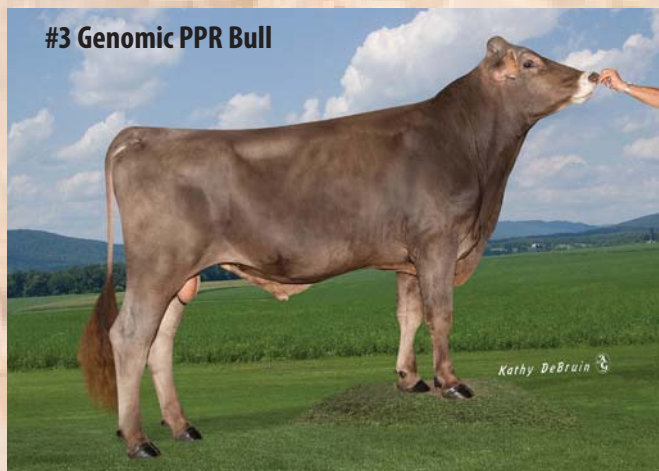

Progressive Brown Swiss Young Sires

Lime Rock Drvr Radzmr **TOILE**

#3 Genomic PPR Bull

138BS5573 PPR: +214 56%R PTAT: -0.1 61%R (08/15)
 PTA: +1483m +51f +51p +526NM\$ 60%R (GEN)
 PTA PL: +3.3 SCS: +3.03 DPR: +1.9
Sire: Hilltop Acres H Driver ET *TM
Dam: Lime Rock Krkul Radzimir Twin
 *3/04 168d 2x 13404 3.7 493 2.9 393 (RIP)
 Owner: Linden Hill Farms, Peoria, IL

On-A-Whim Cadence **PERFECTED ET**

Perfectly Stacked

Now Available! 91BS5678 PPR: +117 54%R PTAT: +0.6 60%R (08/15)
 PTA: +733m +19f +24p +336NM\$ 58%R (GEN)
 PTA PL: +3.8 SCS: +2.65 DPR: -1.0
Sire: Shiloh Brookings Cadence ET *TM
Dam: Snow Valley Vigor Poohbear '2E92 - E91ms' *Certified*
 6/05 365d 2x 25720 4.4 1143 3.5 895 DHIR
 Owner: Chelsea Hargrave, Heuvelton, NY

Nolandale Pepper **COMANCHE ET**

All American Pedigree

138BS5497 PPR: +19 59%R PTAT: +0.8 66%R (08/15)
 PTA: -153m +6f -8p +40NM\$ 64%R (GEN)
 PTA PL: +2.0 SCS: +2.98 DPR: +1.8
Sire: Voelkers Wndt Chilli Pepper *TM
Dam: North Lanes Mailman Cookie '2E93 - E93ms'
 5/06 365d 2x 26060 5.6 1458 3.8 995 DHIR
 All American Sr 3 Yr Old 2007
 Owner: Bill, Chad, Corey, & Emily Nolan, Lexington, IL

Onword P **VISIONARY**

Outcross Genetics

138BS5709 Parent Average PPR: +23 PTAT: -0.3 (08/15)
 PA: +294m +1f +7p +33NM\$
 PA: PL -0.5 SCS: +3.13 DPR: +1.5
Sire: Triangle Acres Pomere ET
Dam: Onword Champ Victoria '3E93 - E94ms' *Certified*
 8/02 365d 2x 37500 3.5 1318 3.3 1249 DHIR
 Grand Champion Iowa State Fair 2007
 Owner: Dennis L. Worden, Oelwein, IA