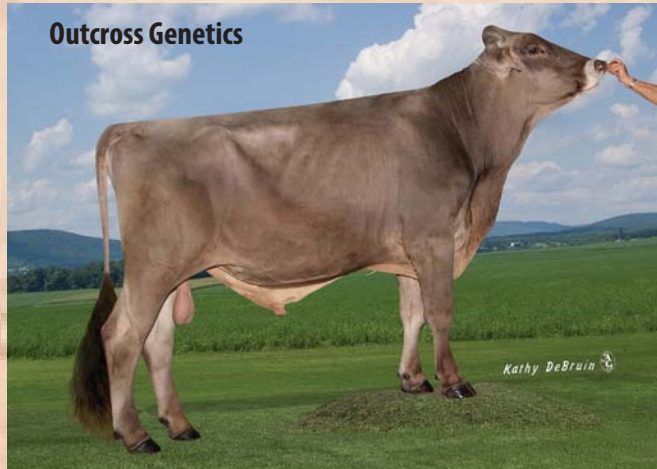

Progressive Brown Swiss Young Sires

Lime Rock Drvr Radzmr **TOILE**

#3 Genomic PPR Bull

138BS5573 PPR: +214 56%R PTAT: -0.1 61%R (08/15)
 PTA: +1483m +51f +51p +526NM\$ 60%R (GEN)
 PTA PL: +3.3 SCS: +3.03 DPR: +1.9
Sire: Hilltop Acres H Driver ET *TM
Dam: Lime Rock Krkul Radzimir Twin
 *3/04 168d 2x 13404 3.7 493 2.9 393 (RIP)
 Owner: Linden Hill Farms, Peoria, IL

On-A-Whim Cadence **PERFECTED ET**

Perfectly Stacked

Now Available! 91BS5678 PPR: +117 54%R PTAT: +0.6 60%R (08/15)
 PTA: +733m +19f +24p +336NM\$ 58%R (GEN)
 PTA PL: +3.8 SCS: +2.65 DPR: -1.0
Sire: Shiloh Brookings Cadence ET *TM
Dam: Snow Valley Vigor Poohbear '2E92 - E91ms' *Certified*
 6/05 365d 2x 25720 4.4 1143 3.5 895 DHIR
 Owner: Chelsea Hargrave, Heuvelton, NY

Nolandale Pepper **COMANCHE ET**

All American Pedigree

138BS5497 PPR: +19 59%R PTAT: +0.8 66%R (08/15)
 PTA: -153m +6f -8p +40NM\$ 64%R (GEN)
 PTA PL: +2.0 SCS: +2.98 DPR: +1.8
Sire: Voelkers Wndt Chilli Pepper *TM
Dam: North Lanes Mailman Cookie '2E93 - E93ms'
 5/06 365d 2x 26060 5.6 1458 3.8 995 DHIR
 All American Sr 3 Yr Old 2007
 Owner: Bill, Chad, Corey, & Emily Nolan, Lexington, IL

Onword P **VISIONARY**

Outcross Genetics

138BS5709 Parent Average PPR: +23 PTAT: -0.3 (08/15)
 PA: +294m +1f +7p +33NM\$
 PA: PL -0.5 SCS: +3.13 DPR: +1.5
Sire: Triangle Acres Pomere ET
Dam: Onword Champ Victoria '3E93 - E94ms' *Certified*
 8/02 365d 2x 37500 3.5 1318 3.3 1249 DHIR
 Grand Champion Iowa State Fair 2007
 Owner: Dennis L. Worden, Oelwein, IA