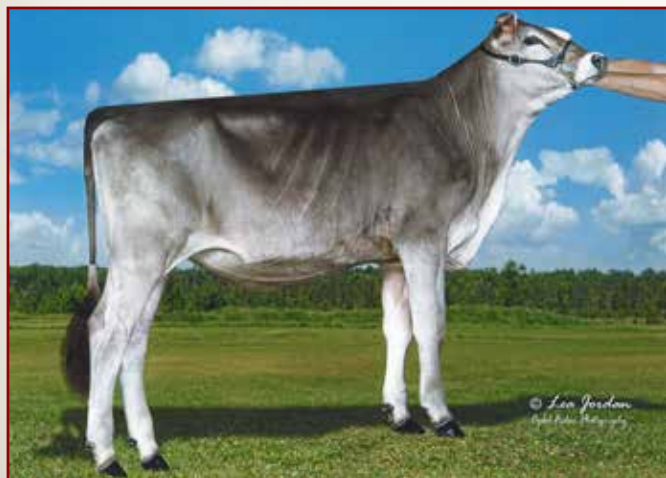

Red Brae Noble Zodeva 68205352 Born 9/3/19
1st Midwest Regional Show, 1st WI State Show
Exhibitor/Owner: Elise & Brady Bleck, WI
Breeder: Armbruster Bros Farm Inc, WI