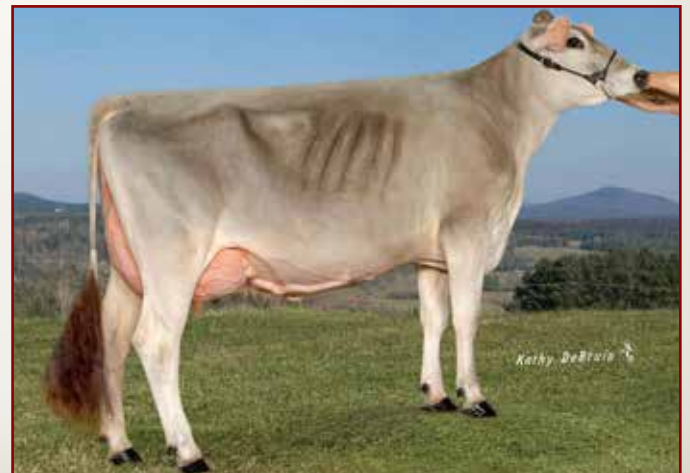

Twinkle-Hill TU Olivia 1323 840003144933859

1st Southwest National
Exhibitor: Twinkle-Hill Farm, WI