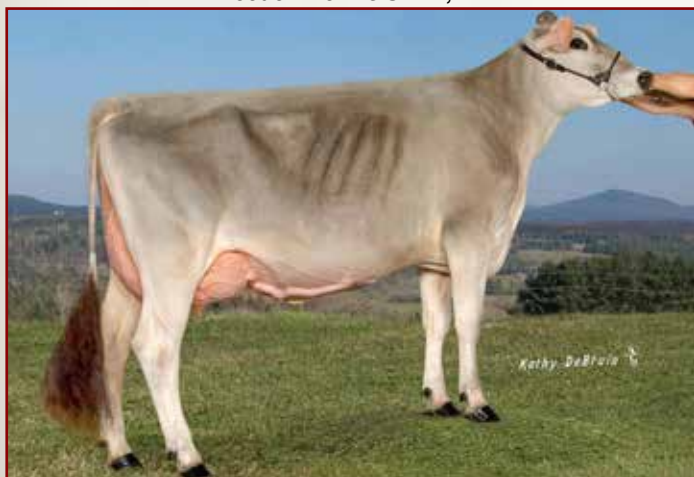

Twinkle-Hill TU Olivia 1323 840003144933859 Born 5/17/18
1-11 163d 3x 10,325 3.9 412 3.2 333 RIP
1st Southwest National
Exhibitor/Breeder/Owner: John & Dee Winkelman, WI