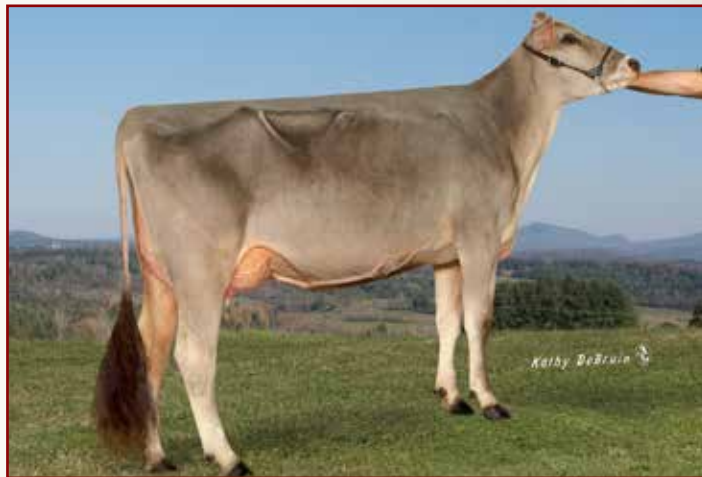

IE Double W DD Glenda 68194624 Born 4/23/18
2-00 207d 3x 14,110 3.3 466 3.2 456 RIP
2nd Southwest National
Exhibitor/Breeder: Double W Farm Dairy, CO
Owner: Double W Farm Dairy & Goldfawn Farms, CO