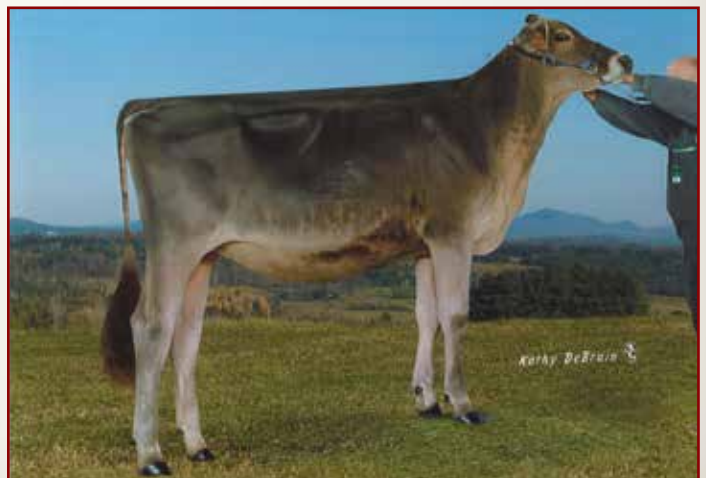

Trackside Famous Gretchen 840003012927694 Born 12/14/19
1st Southwest National, 1st WI State Show,
1st Midwest Regional Show
Exhibitor/Breeder/Owner: Otis, Malcolm & Quincee Johnson, WI