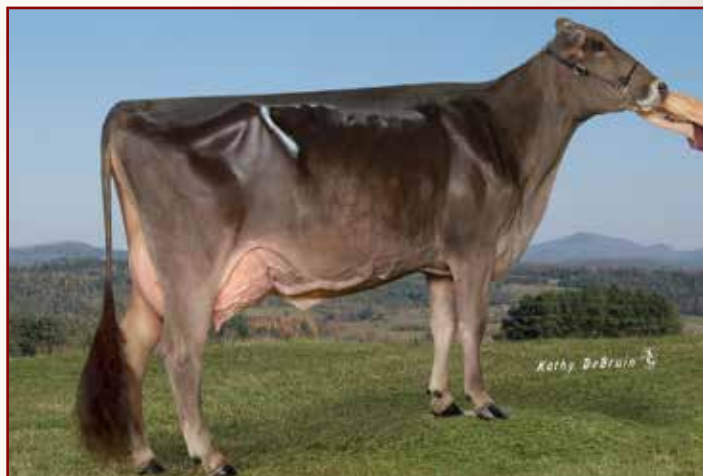

Jaden Le Go 68185349 9/3/16
2-10 305d 2x 17,143 4.8 823 3.4 583
2nd Southwest National
Exhibitor/Breeder/Owner: Hayden Hauschildt, WI