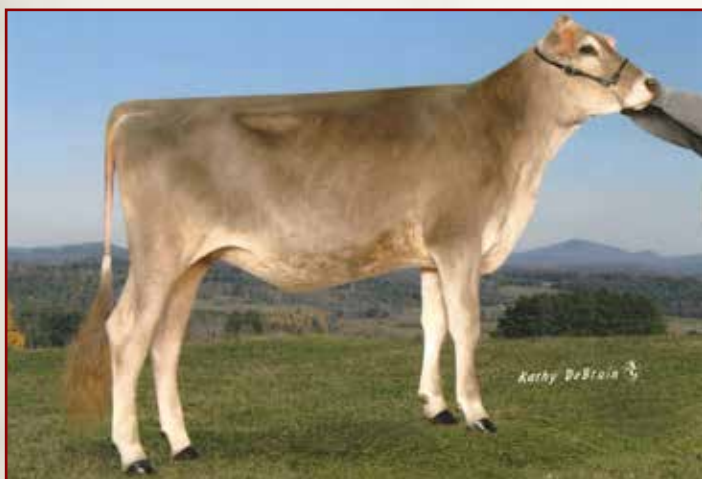

FALL CALVES - (13)

Cutting Edge N Saxon ETV 68204581 Born 9/3/19
 2nd Southwest National
 Exhibitor/Owner: Ken Main & Kenny Joe Manion, NY
 Breeder: Michael Barton, NY

Fairdale Carter Cameo ETV 68202805 Born 9/8/19
 4th Southwest National, 1st & Res Jr Champ Southeast National,
 1st KY State Show
 Exhibitor/Breeder/Owner: Fairdale Farm LLC, KY