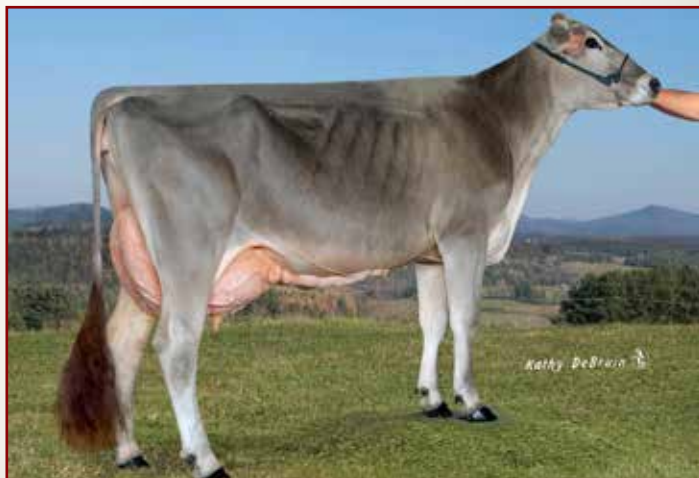

Twinkle-Hill CD Olivea 1233 840003135329820 Born 4/24/17
2-00 305d 3x 23,587 4.1 967 3.4 791
3rd Southwest National, 1st & Int Champ & Grand Champ Midwest
Regional Show, 1st & Int Champ & Grand Champ WI State Show
Exhibitor/Breeder/Owner: John & Dee Winkelman, WI