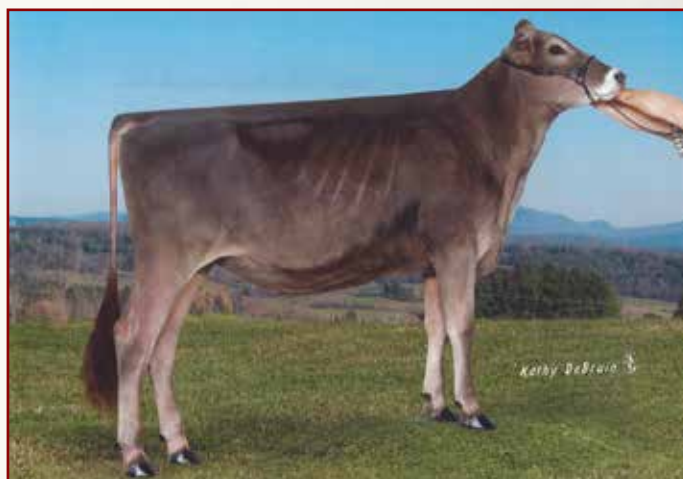

Etgens-Happy Beacon Fiona 68200800 Born 3/2/19
 1st Southeast National, 1st & Res Jr Champ OH State Show
 Exhibitor/Breeder/Owner: Derik Baumer & Ty Etgen, OH

Jennings Gap S Shamrock 68200505 Born 3/17/19
 1st Southwest National, 1st & Jr Champ MD Invitational Show
 Exhibitor/Owner: Chris & Jennifer Hill &
 Kathy Whitman & Billie Jo Rhodes, MD
 Breeder: Billie Jo (Swope) Rhodes, VA