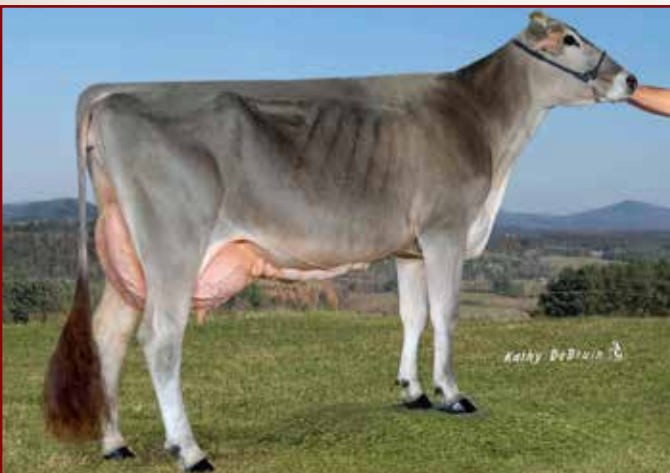

Twinkle-Hill CD Olivea 1233 840003135329820