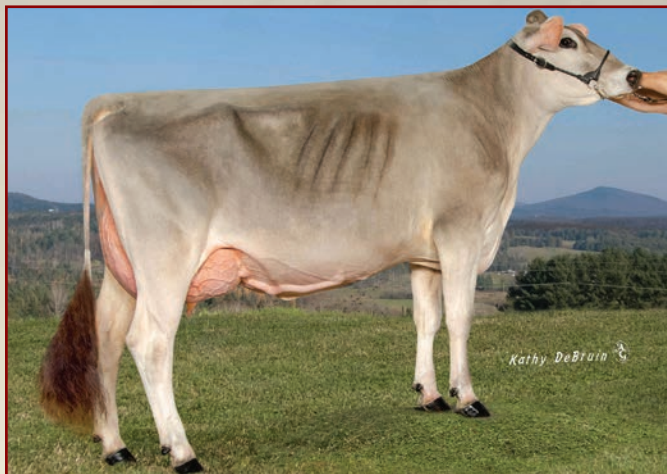

Twinkle-Hill TU Olivia 1323 840003144933859 Born 05/17/2018
Sire: Holyland Tip Up ET *TM 840003004509738
Dam: Twinkle-Hill CP Olivianna 840003129317152

RESERVE – Exhibitor: Madison Hibshman – Produce of: Knee-High Braiden Joy 68172397